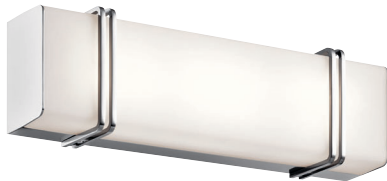

Impello™ LED

Finish: Olde Bronze®, Chrome | Glass: White Opal Glass

45801OZLED | Linear Bath
(1) 20W 3000 K, 90 CRI, 45 LPW, 18.25"W x 5.5"H
D + T24 ♿ ♻️ LED

45838OZLED | Linear Bath
(1) 25W 3000 K, 90 CRI, 46 LPW, 24.25"W x 5.5"H
D + T24 ♿ ♻️ LED

45839OZLED | Linear Bath
(1) 30W 3000 K, 90 CRI, 43 LPW, 30.25"W x 5.5"H
D + T24 ♿ ♻️ LED

45801CHLED | Linear Bath
(1) 20W 3000 K, 90 CRI, 45 LPW, 18.25"W x 5.5"H
D + T24 ♿ ♻️ LED

45838CHLED | Linear Bath
(1) 25W 3000 K, 90 CRI, 46 LPW, 24.25"W x 5.5"H
D + T24 ♿ ♻️ LED