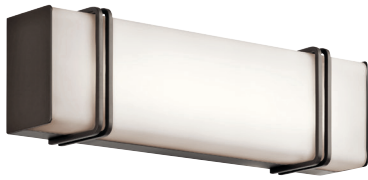

Impello™ LED

Finish: Olde Bronze®, Chrome | Glass: White Opal Glass

45801OZLED | Linear Bath
(1) 20W 3000 K, 90 CRI, 45 LPW, 18.25"W x 5.5"H
D + T24 ♿ ♻️ LED

45838OZLED | Linear Bath
(1) 25W 3000 K, 90 CRI, 46 LPW, 24.25"W x 5.5"H
D + T24 ♿ ♻️ LED

45839OZLED | Linear Bath
(1) 30W 3000 K, 90 CRI, 43 LPW, 30.25"W x 5.5"H
D + T24 ♿ ♻️ LED

45801CHLED | Linear Bath
(1) 20W 3000 K, 90 CRI, 45 LPW, 18.25"W x 5.5"H
D + T24 ♿ ♻️ LED

45838CHLED | Linear Bath
(1) 25W 3000 K, 90 CRI, 46 LPW, 24.25"W x 5.5"H
D + T24 ♿ ♻️ LED